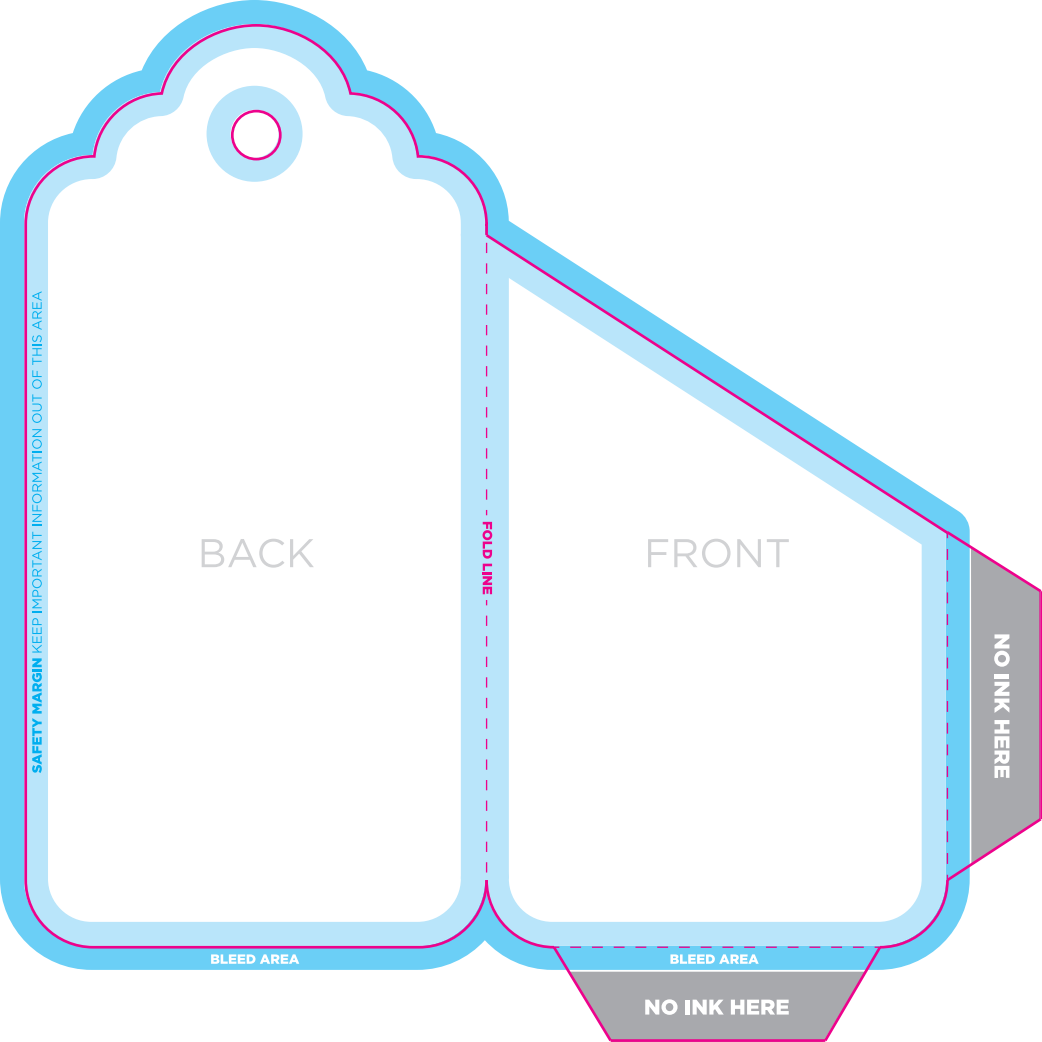

Jukebox

Gift Card Holder

Boutique Tag Pouch

- Text and important design elements should be kept away from the safety margin.
- For bleed, artwork should extend 0.125 inches past the dieline (covering the bleed area).
- Delete all template elements (including the dieline) before exporting the press ready PDF file for uploading to Jukeboxprint.com.

SAFETY MARGIN KEEP IMPORTANT INFORMATION OUT OF THIS AREA

BACK

FOLD LINE

FRONT

BLEED AREA

BLEED AREA

NO INK HERE

NO INK HERE