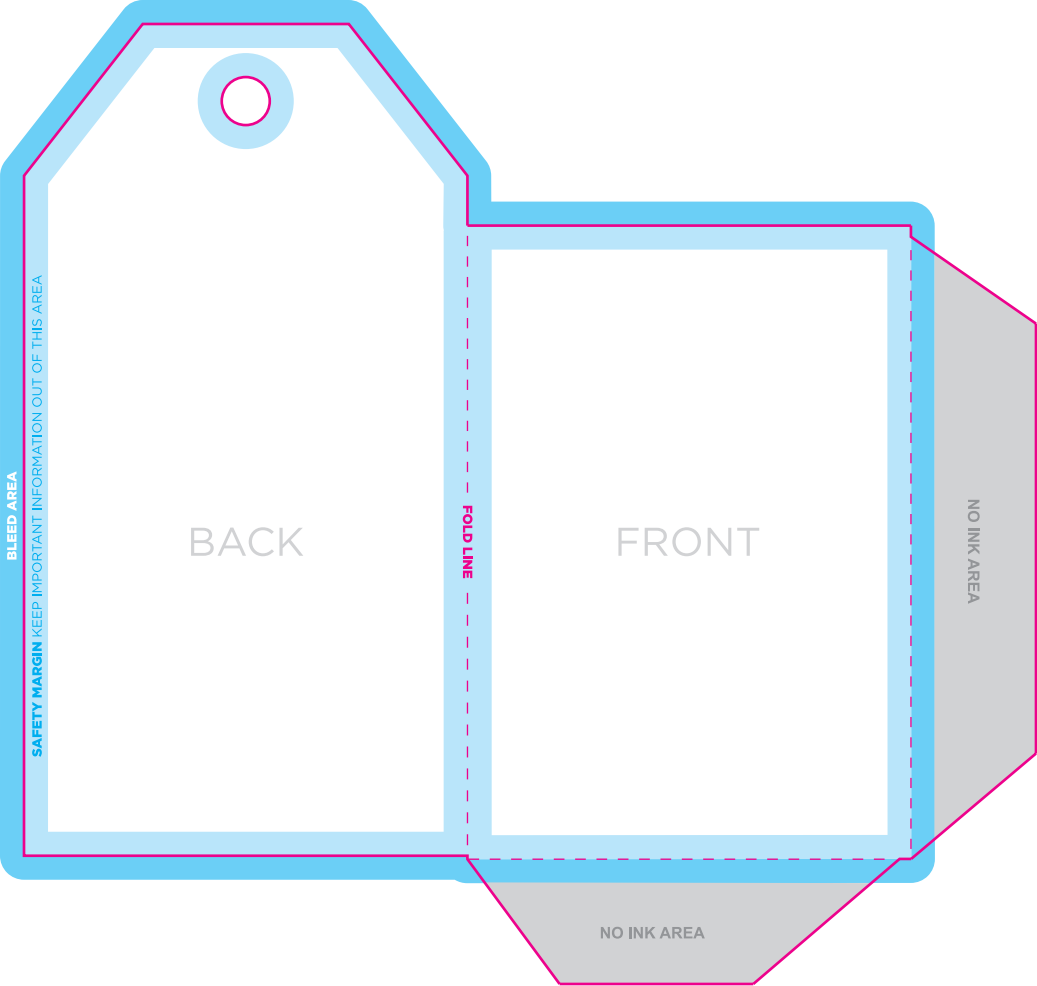

# Jukebox

---

Gift Card Holder

Luggage Tag Pouch

---

- Text and important design elements should be kept away from the safety margin.
- For bleed, artwork should extend 0.125 inches past the dieline (covering the bleed area).
- Delete all template elements (including the dieline) before exporting the press ready PDF file for uploading to [Jukeboxprint.com](http://Jukeboxprint.com).

BLEED AREA

SAFETY MARGIN KEEP IMPORTANT INFORMATION OUT OF THIS AREA

BACK

FOLD LINE

FRONT

NO INK AREA

NO INK AREA

INSIDE

HIDDEN  
(INSIDE POCKET)

HIDDEN  
(INSIDE POCKET)

NO INK AREA

NO INK AREA

FOLD LINE

SAFETY MARGIN KEEP IMPORTANT INFORMATION OUT OF THIS AREA

BLEED AREA