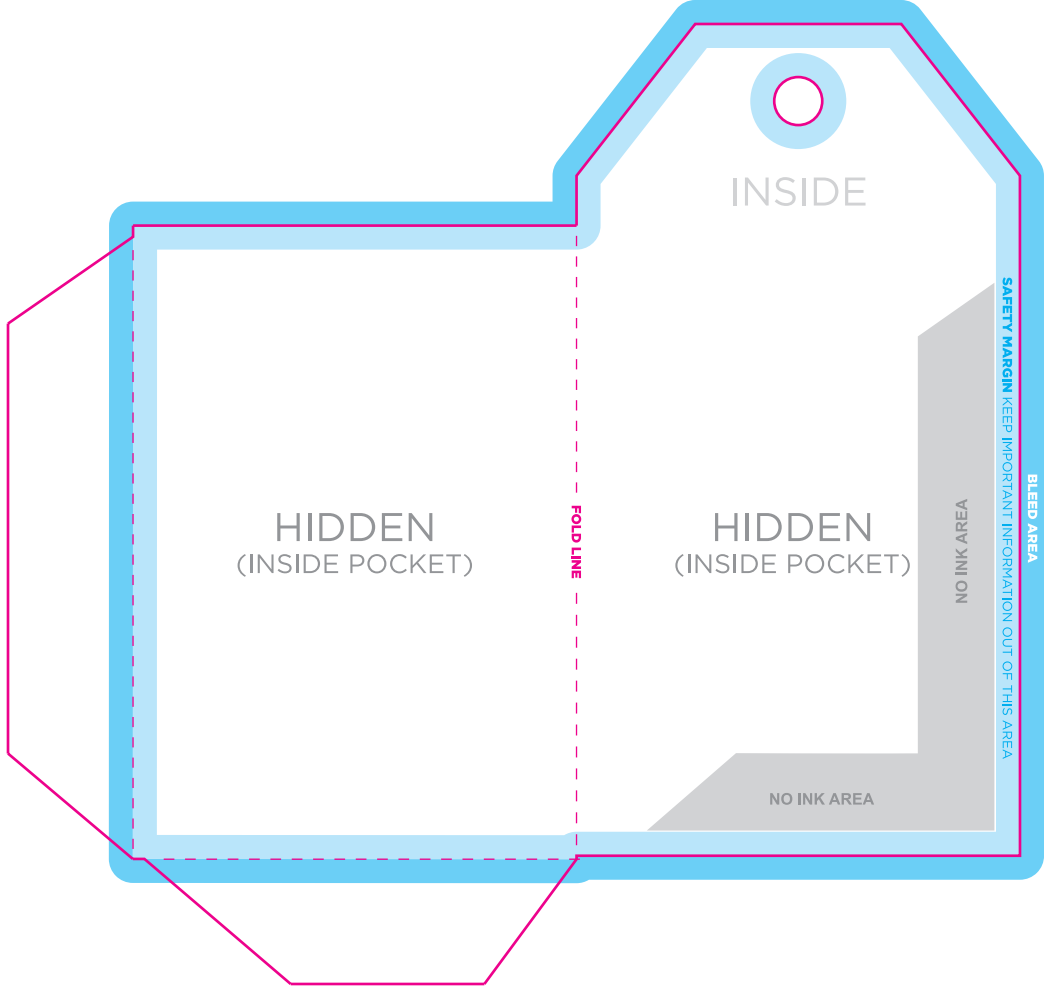

# Jukebox

---

Gift Card Holder

Luggage Tag Pouch

---

- Text and important design elements should be kept away from the safety margin.
- For bleed, artwork should extend 0.125 inches past the dieline (covering the bleed area).
- Delete all template elements (including the dieline) before exporting the press ready PDF file for uploading to [Jukeboxprint.com](http://Jukeboxprint.com).

BLEED AREA

SAFETY MARGIN KEEP IMPORTANT INFORMATION OUT OF THIS AREA

BACK

FOLD LINE

FRONT

NO INK AREA

NO INK AREA

INSIDE

HIDDEN  
(INSIDE POCKET)

HIDDEN  
(INSIDE POCKET)

NO INK AREA

NO INK AREA

FOLD LINE

SAFETY MARGIN KEEP IMPORTANT INFORMATION OUT OF THIS AREA

BLEED AREA