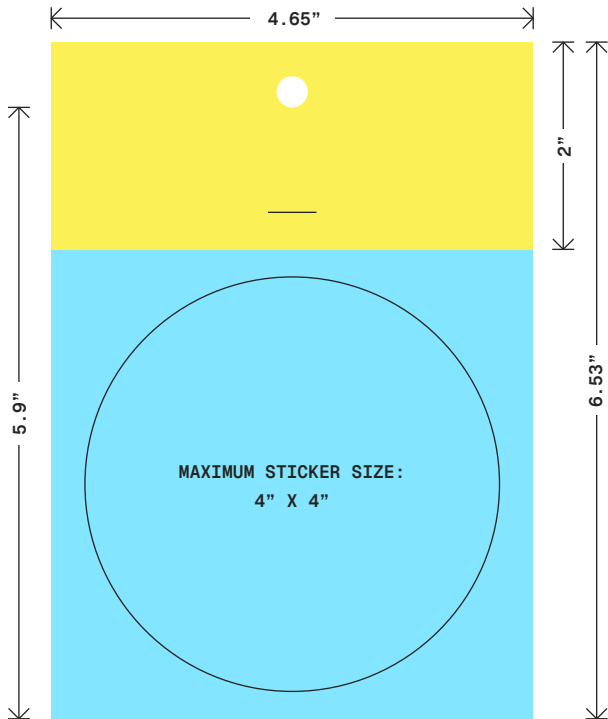

Sizes

FINAL SIZE
STICKER PACK
4.65" X 6.53"