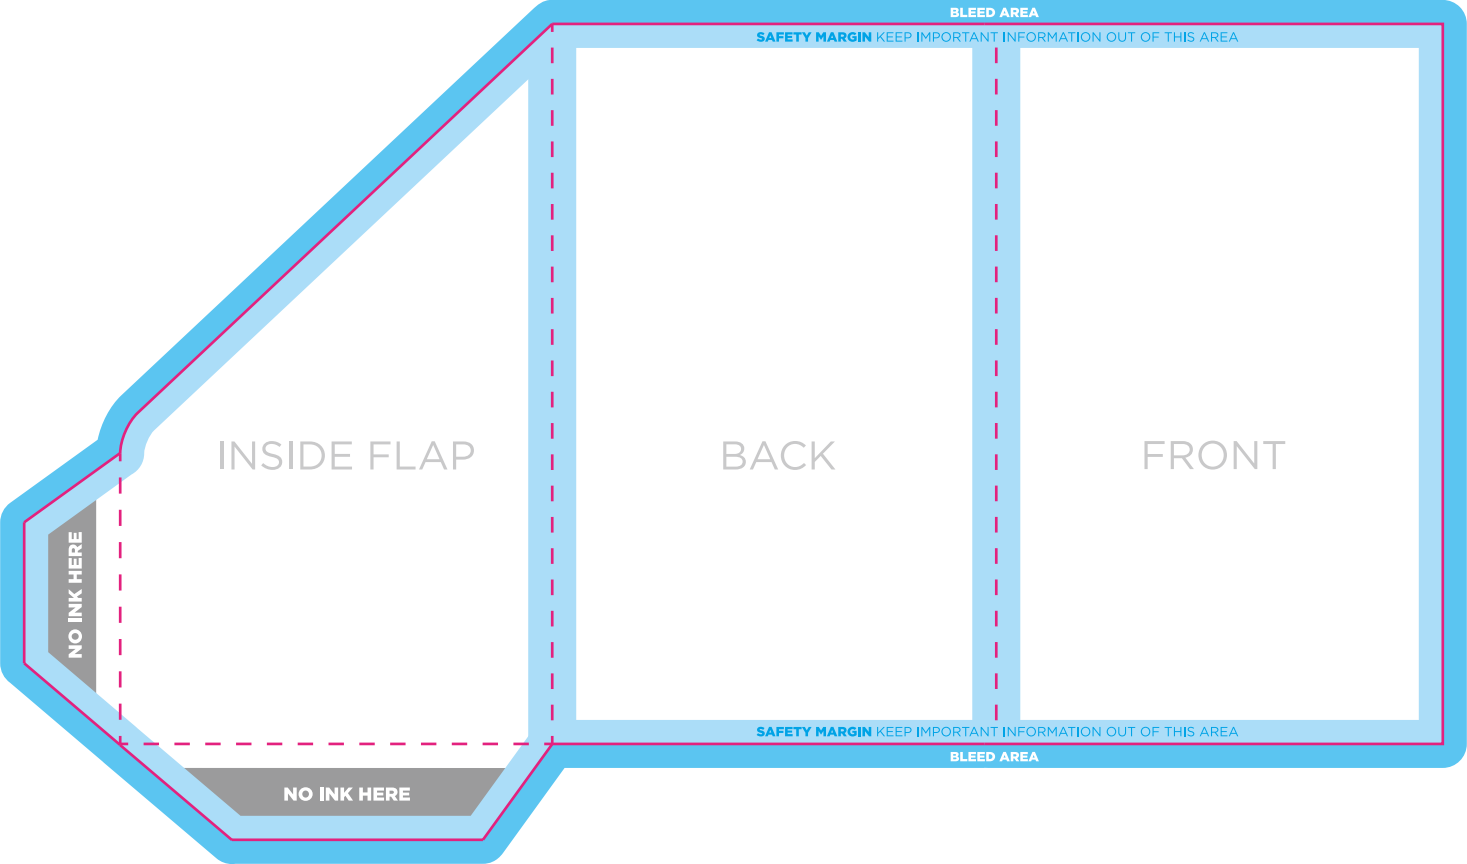

Jukebox

Gift Card Holder

Diagonal Pouch

- Text and important design elements should be kept away from the safety margin.
- For bleed, artwork should extend 0.125 inches past the dieline (covering the bleed area).
- Delete all template elements (including the dieline) before exporting the press ready PDF file for uploading to Jukeboxprint.com.

DIELINE

BLEED AREA

SAFETY MARGIN

BLEED AREA

SAFETY MARGIN KEEP IMPORTANT INFORMATION OUT OF THIS AREA

INSIDE RIGHT

INSIDE LEFT

HIDDEN
(INSIDE FLAP)

NO INK HERE

NO INK HERE

HIDDEN
(INSIDE FLAP)

HIDDEN AREA

SAFETY MARGIN KEEP IMPORTANT INFORMATION OUT OF THIS AREA

BLEED AREA

HIDDEN AREA